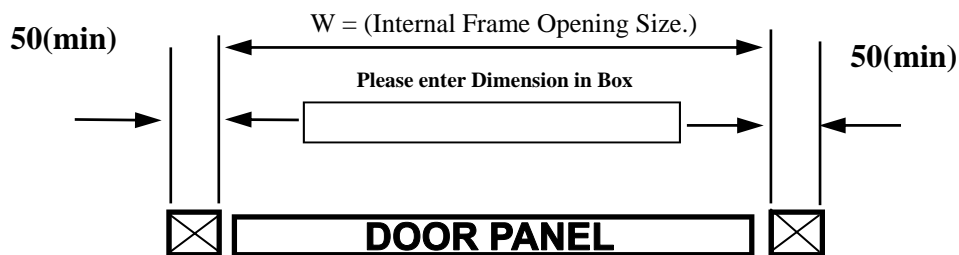

'C' Type - Purpose Made Doors.

Please refer to Garador Brochure for door style Purpose made size availability

MAXIMUM INTERNAL FRAME WIDTH = 2499mm
MINIMUM INTERNAL FRAME WIDTH = 1930mm

MAXIMUM INTERNAL FRAME HEIGHT = 2136mm
MINIMUM INTERNAL FRAME HEIGHT = 1831mm

PLAN VIEW (WIDTH)

SIDE VIEW (HEIGHT)