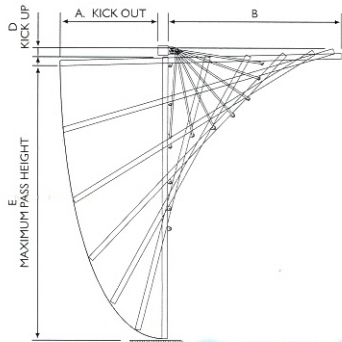

# DOORS WITH CANOPY GEAR

|                                   | 1981 mm (6'6")<br>high door | 2134mm (7'0")<br>high door |
|-----------------------------------|-----------------------------|----------------------------|
| A : Kick out                      | 583mm                       | 735mm                      |
| B : Depth into garage             | 1300mm                      | 1300mm                     |
| C : Door kick out when fully open | See A: kick out             | See A: kick out            |
| D : Kick up                       | 66mm                        | 66mm                       |
| E : Maximum drive through height  | 1826mm                      | 1900mm                     |

Note: Minimum opening width for canopy doors is door opening width -50mm.

[Garage Door Installers .co.uk](http://GarageDoorInstallers.co.uk)